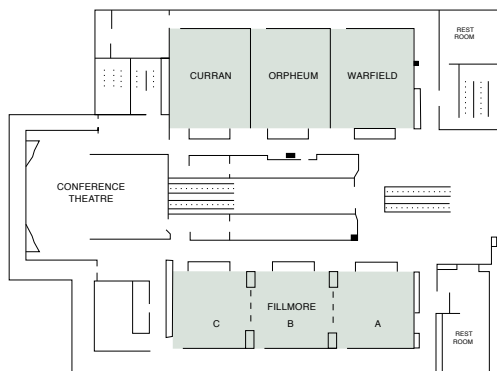

Grand Hyatt San Francisco

DIRECTIONS

From San Francisco Int'l Airport (20 min.): Take 101 North toward the Bay Bridge. Take 4th St. exit, proceed 1 block to 3rd St. and turn left. Proceed to Sutter St. and turn left. Take Sutter St. to Stockton St. and turn left.

MEZZANINE LEVEL

THEATRE LEVEL

36TH FLOOR

SECOND FLOOR

BALLROOM LEVEL